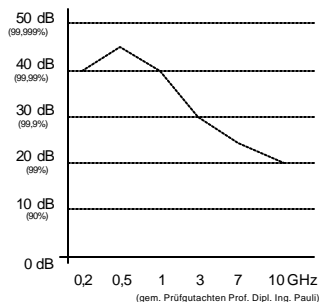

Swiss Shield Naturell is a decorative, unbleached, sheer white cotton fabric. It has excellent high frequency shielding characteristics. It is used, preferably, for curtains to shield windows, to cover part walls and for canopies. To ensure highest performance fell seams (overlapping), should be used. We offer custom made curtains for your specific needs.

WARNING: Swiss Shield Naturell reflects high frequency electromagnetic waves and therefore **must not** and **cannot** be grounded.

Technical Data

Width/Length :

250 cm (98.4 inches) / by the meter or ft

Color:

Sheer, White

Characteristics:

Washable, colourfast, antistatic

Care:

Hand wash in cold water, hang to dry

Certificates:

MIL-STD 285, NSA 65-6, Öko -Tex Standard 100+1000,

Shielding characteristics:

35 – 20 dB (99.9%– 99.0%) at 200 MHz to 10 GHz

Sample